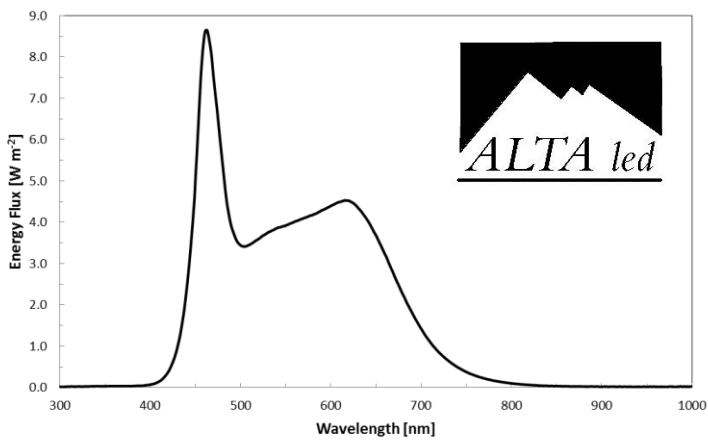

Distance Measurements of HP4S-300Watt "Veg" Lamp

Distance Measurements of HP4S-300Watt "Veg" Lamp

Direct Energy Flux at 3" Distance from ALTA LED 100Watt "Veg" Lamp

Direct Photon Flux at 3" Distance from HP4S "Veg" Lamp