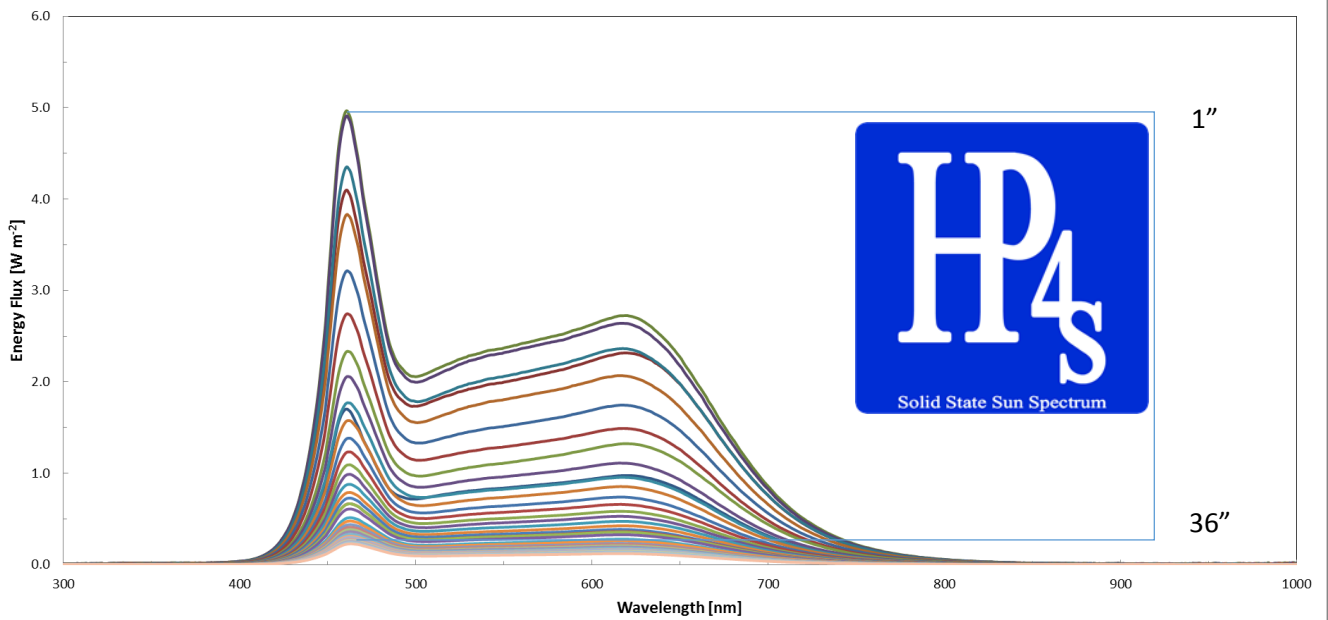

Distance Measurements of HP4S-300Watt "Veg" Lamp

Distance Measurements of HP4S-300Watt "Veg" Lamp

Direct Energy Flux at 3" Distance from ALTA LED 100Watt "Veg" Lamp

Direct Photon Flux at 3" Distance from HP4S "Veg" Lamp