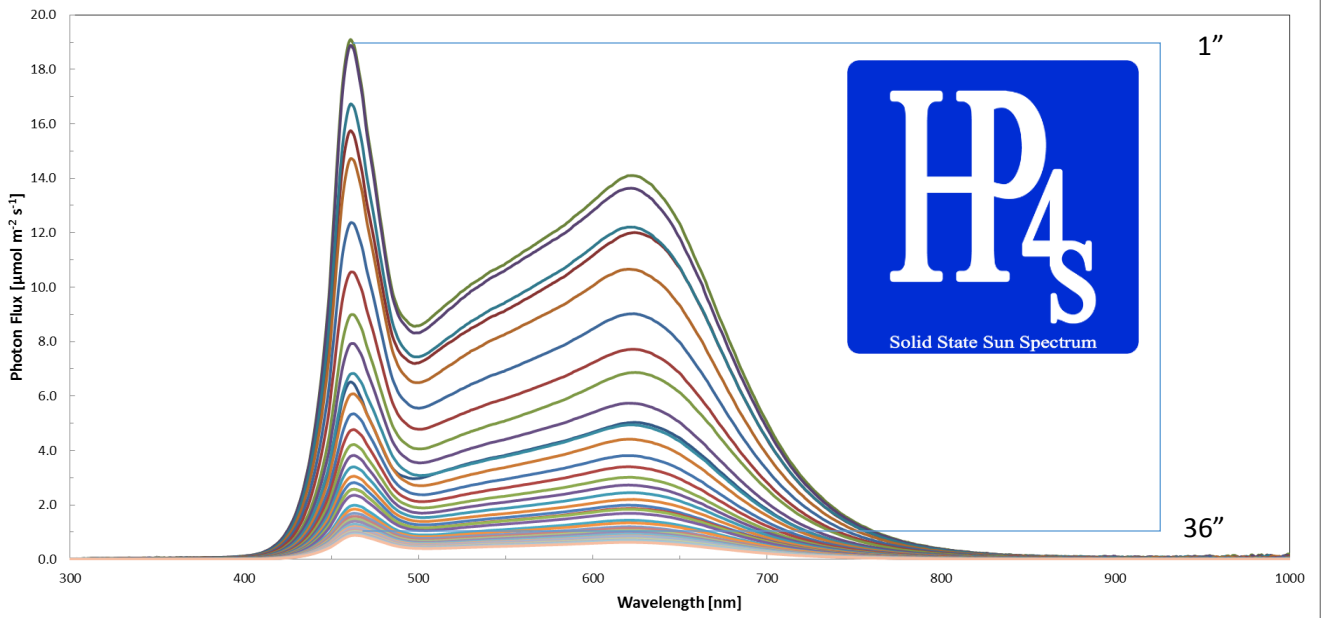

Distance Measurements of HP4S-300Watt "Veg" Lamp

Distance Measurements of HP4S-300Watt "Veg" Lamp

Direct Energy Flux at 3" Distance from ALTA LED 100Watt "Veg" Lamp

Direct Photon Flux at 3" Distance from HP4S "Veg" Lamp