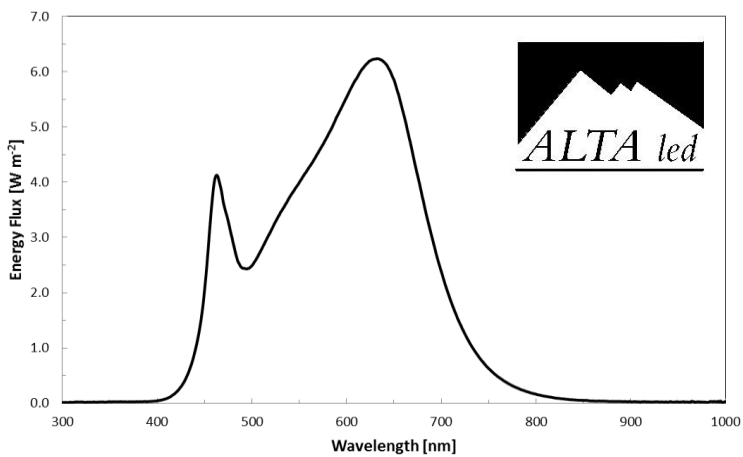

Distance Measurements of HP4S-300watt "Grow" Lamp

Distance Measurements of HP4S-300watt "Grow" Lamp

Direct Energy Flux at 3" Distance from ALTA LED 100Watt "Grow chip"

Direct Photon Flux at 3" Distance from HP4S "Grow" Lamp