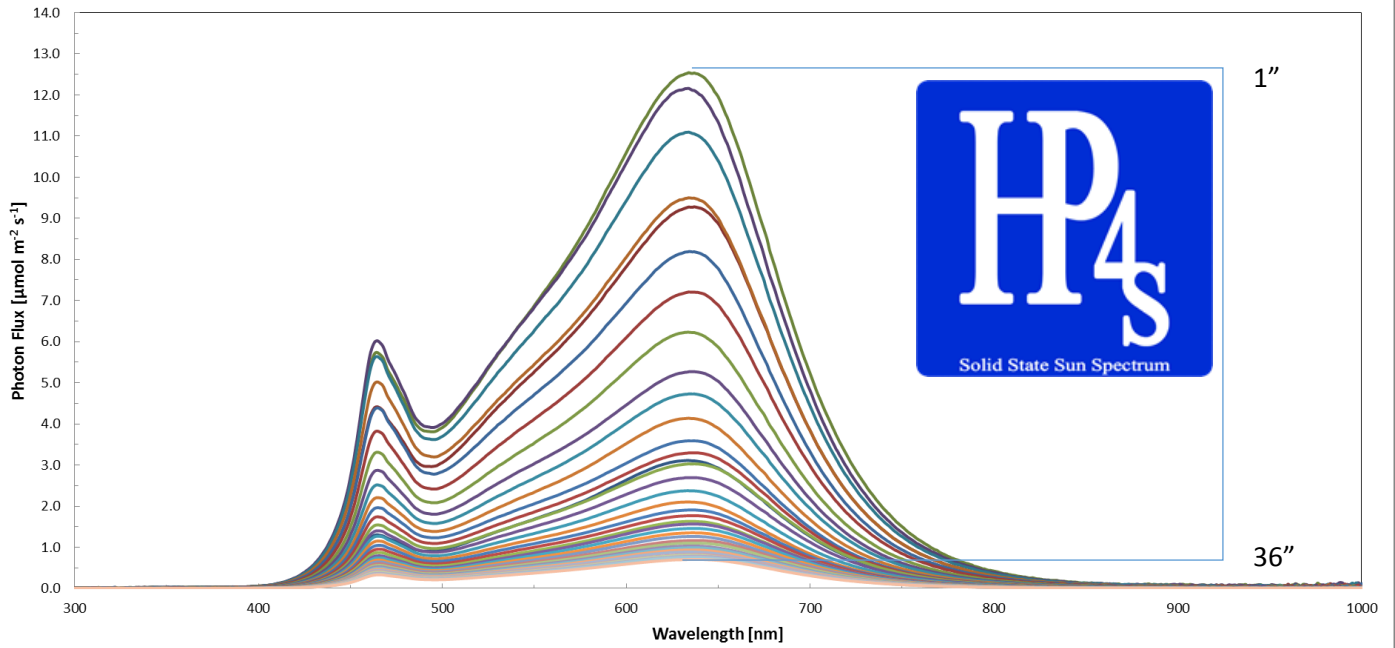

Distance Measurements of HP4S-300watt "Grow" Lamp

Distance Measurements of HP4S-300watt "Grow" Lamp

Direct Energy Flux at 3" Distance from ALTA LED 100Watt "Grow chip"

Direct Photon Flux at 3" Distance from HP4S "Grow" Lamp