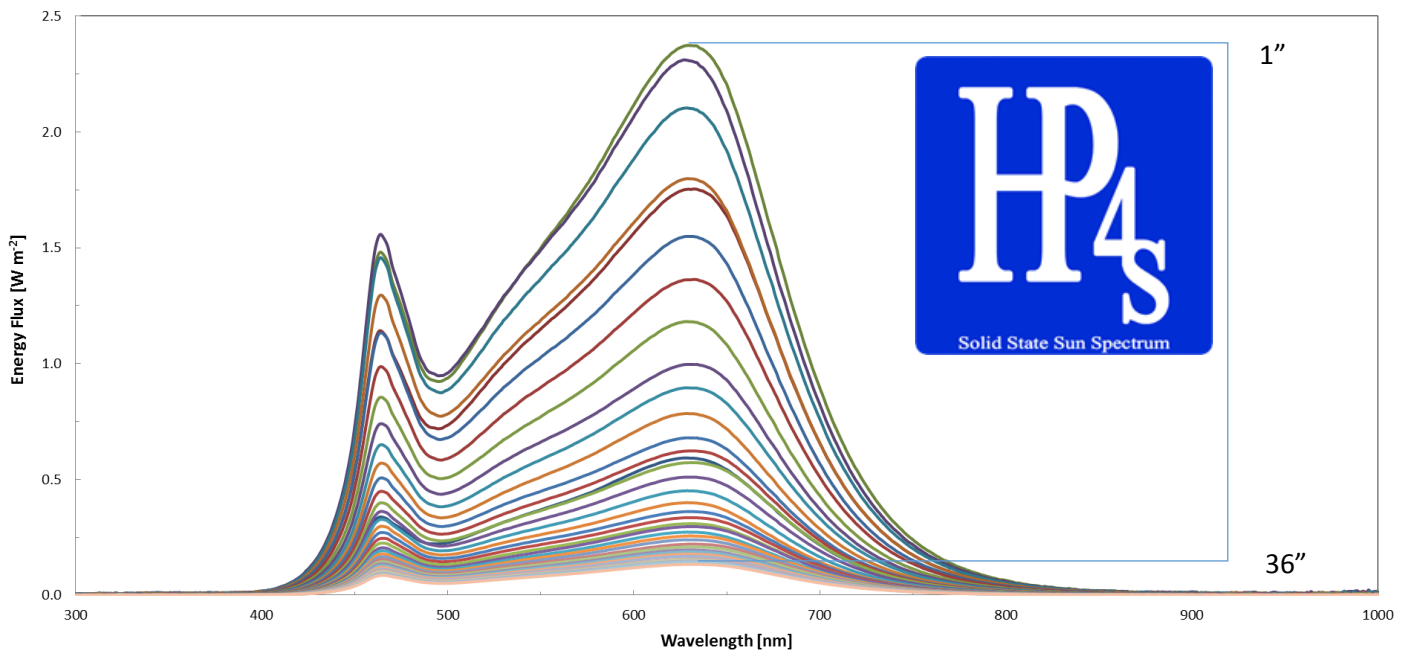

Distance Measurements of HP4S-300watt "Grow" Lamp

Distance Measurements of HP4S-300watt "Grow" Lamp

Direct Energy Flux at 3" Distance from ALTA LED 100Watt "Grow chip"

Direct Photon Flux at 3" Distance from HP4S "Grow" Lamp